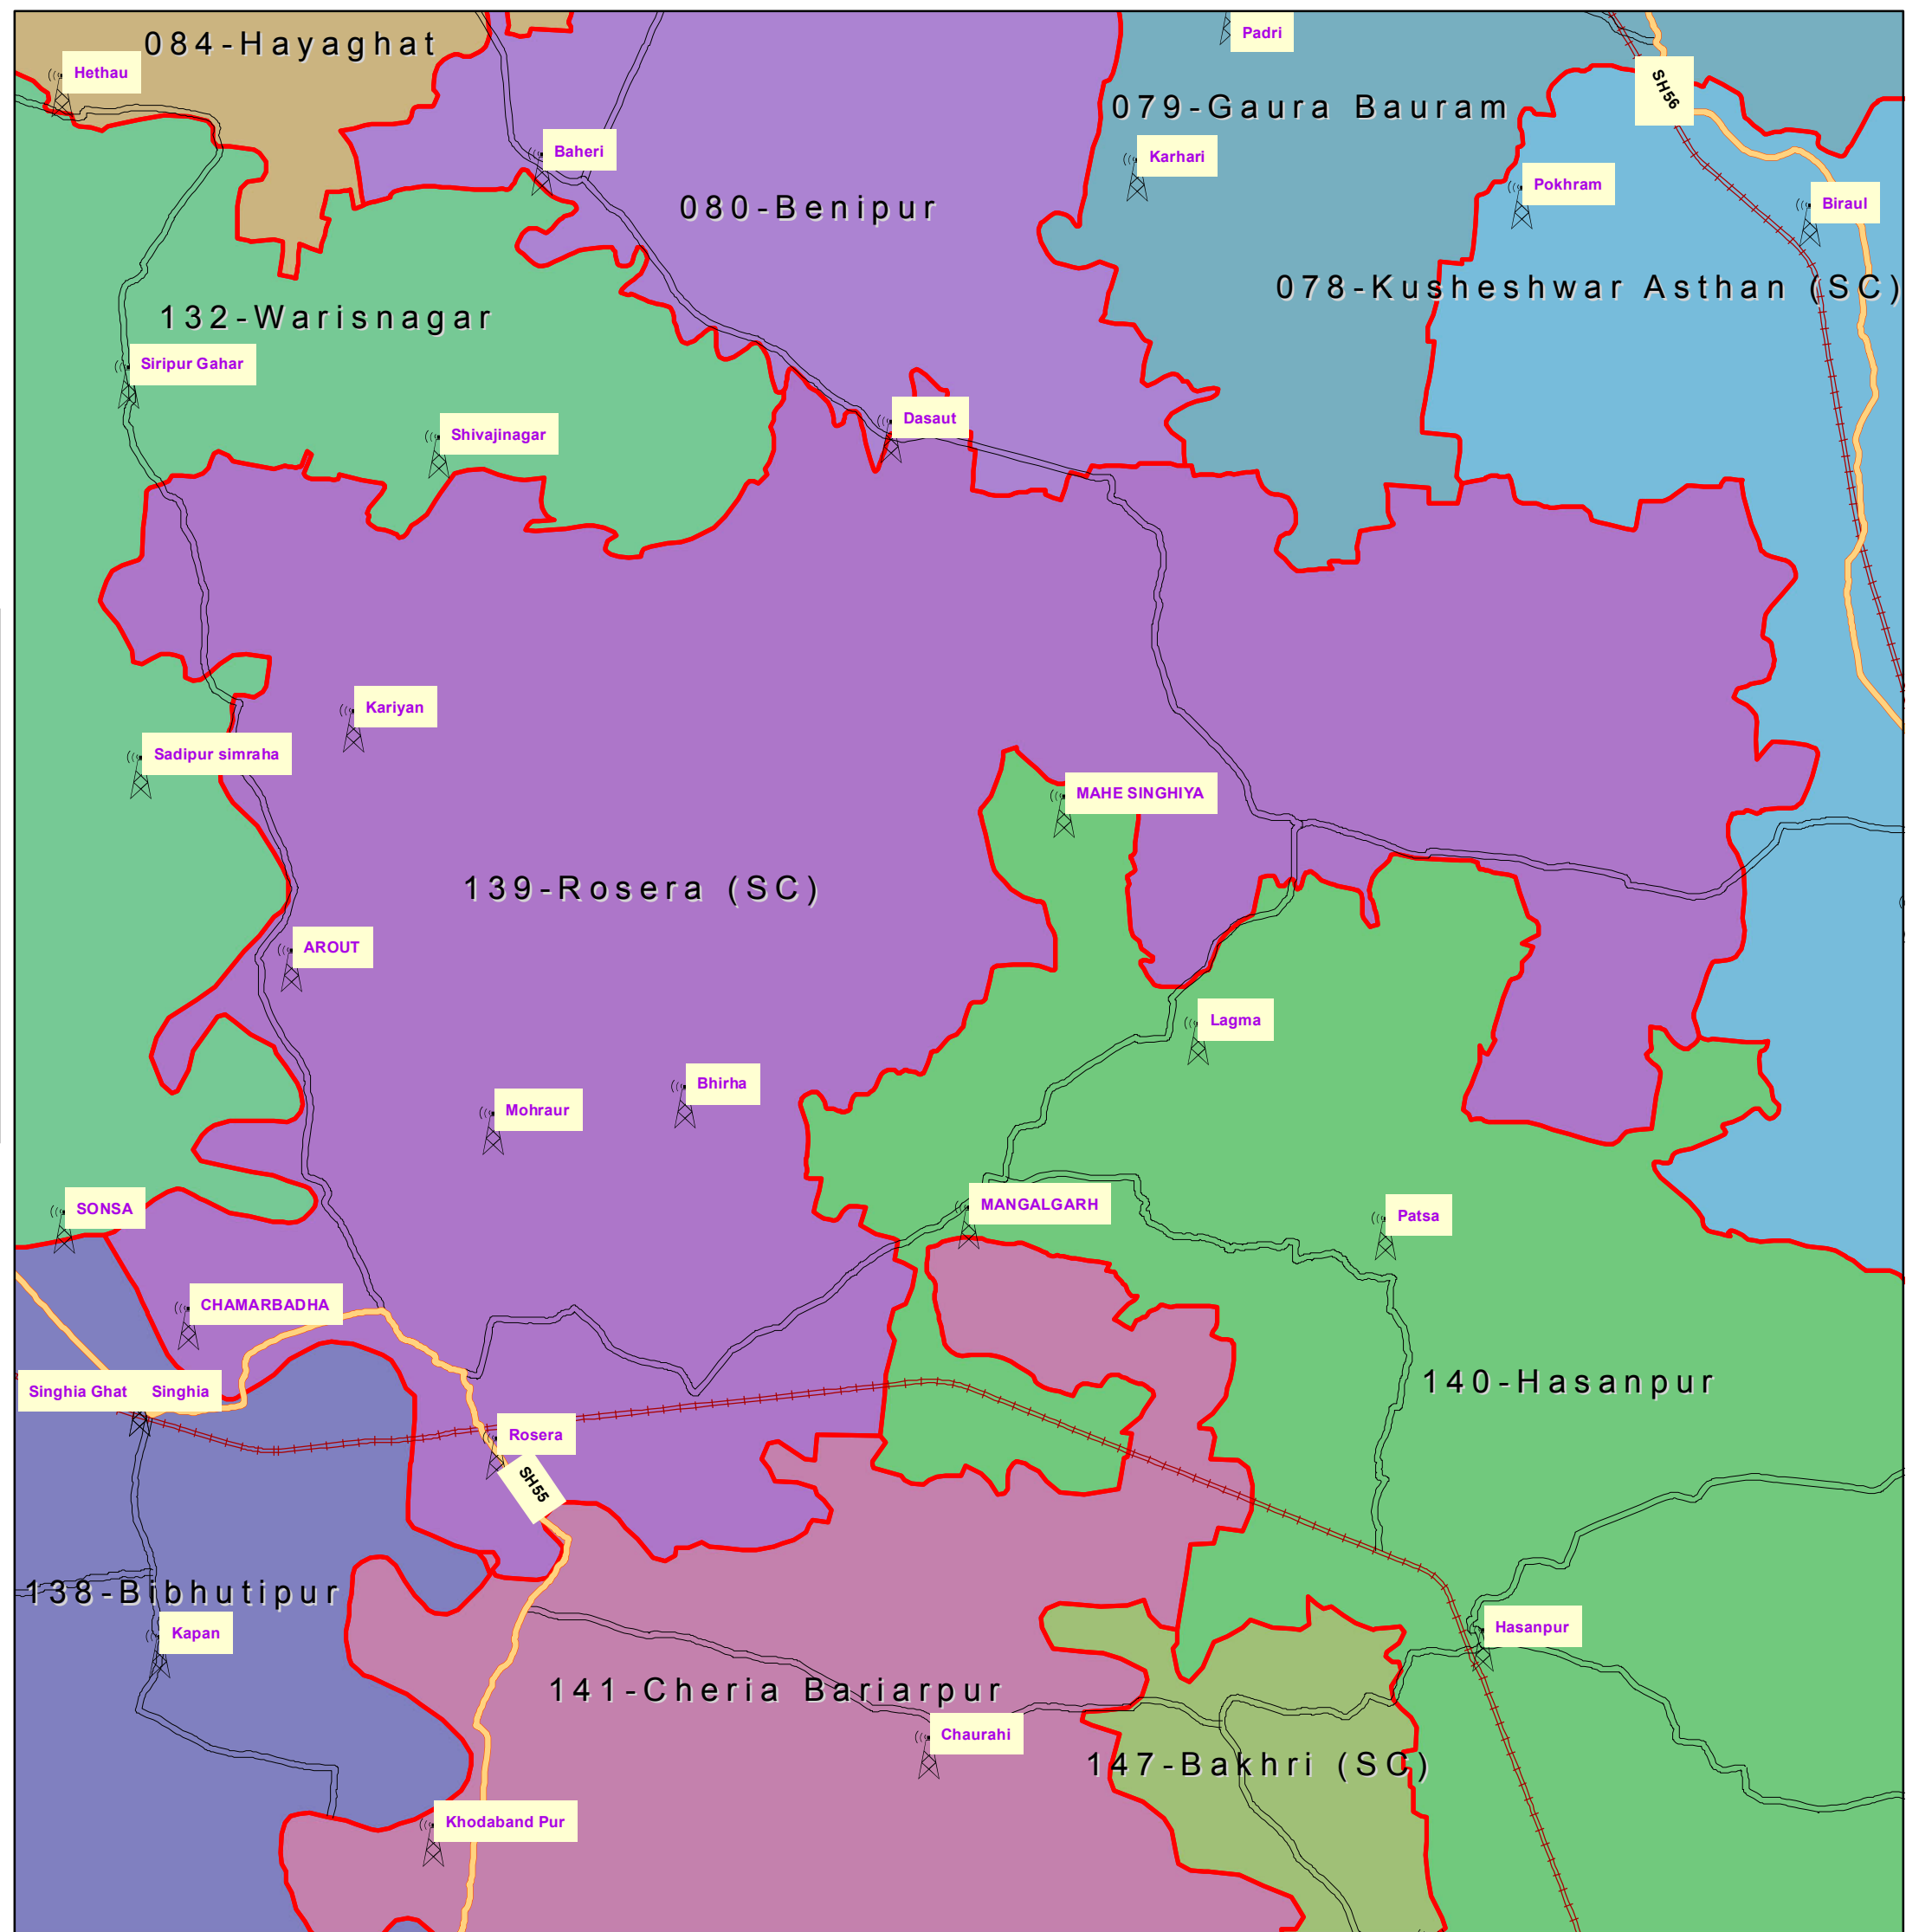

139-Rosera (SC) (SAMASTIPUR)

INDEX

-  DISTRICT HEAD QUARTER
-  AIRPORT
-  TOURIST PLACE
-  BSNL EXCHANGE
-  NATIONAL HIGHWAY
-  STATE HIGHWAY
-  DISTRICT ROAD
-  RAILWAYLINE
-  ASSEMBLY BOUNDARY